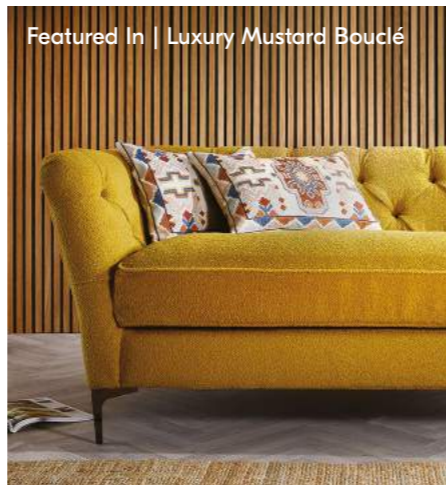

## LARGE SOFA

Height	78cm	31in
Width	220cm	86in
Depth	100cm	39in

Featured In | Luxury Mustard Bouclé

The Blair is a petite piece, perfect for smaller spaces and city living. The deep cushion makes for the perfect sit. A contemporary piece, with metal finishes and a lower-back. Available in over 120 luxury leathers and fabrics.