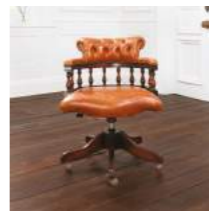

ADMIRAL

Height	78cm	31in
Width	67cm	26in
Depth	76cm	30in